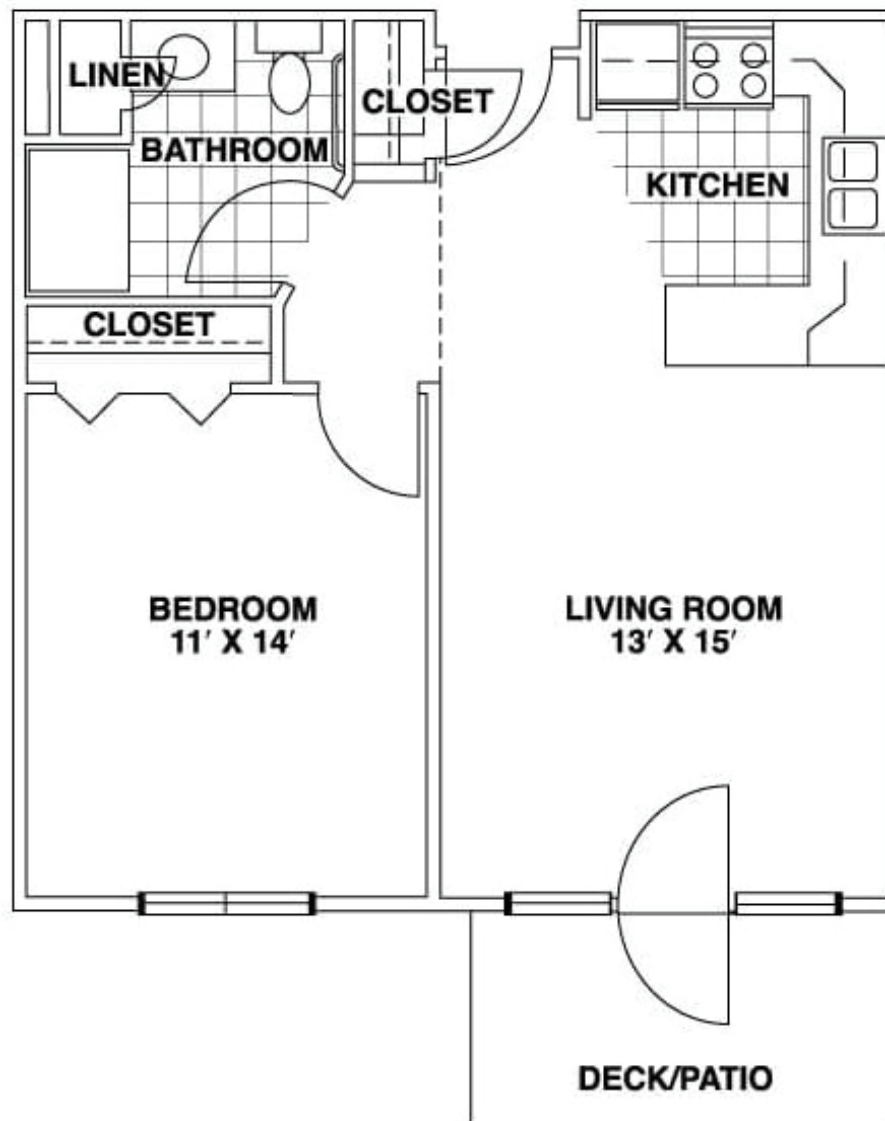

# Floor Plan

**One Bedroom**  
**625 square feet**

**American**  
*Lutheran Communities*

The Oaks  
1320 12th Ave E  
Menomonie, WI 54751  
(715) 235-7793  
americanlutheranhomes.com

# Floor Plan

**Two Bedroom Deluxe**  
**1,025 square feet**