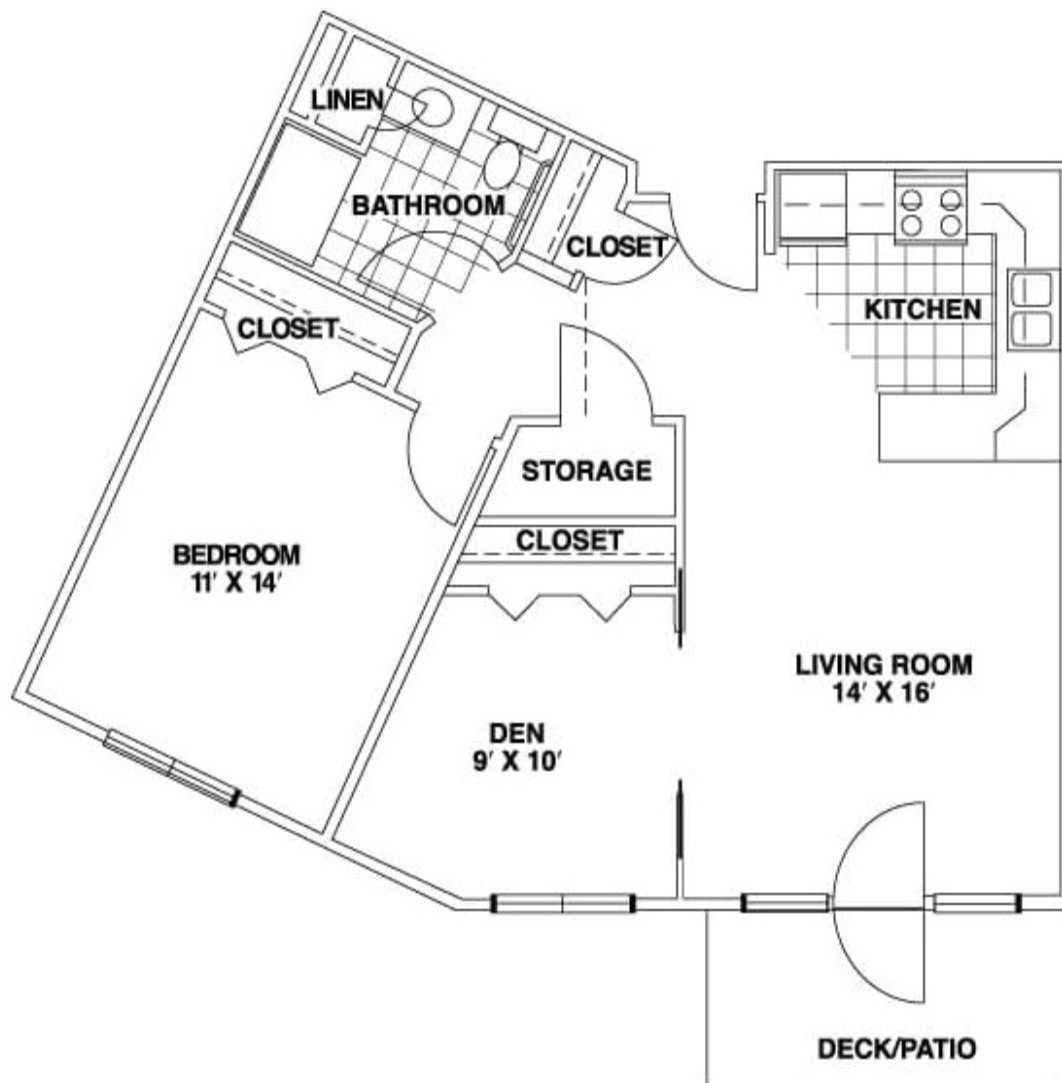

# Floor Plan

**One Bedroom with Den I**  
**825 square feet**

**American**  
*Lutheran Communities*

The Oaks  
1320 12th Ave E  
Menomonie, WI 54751  
(715) 235-7793  
americanlutheranhomes.com

# Floor Plan

**One Bedroom with Den II**  
**812 square feet**

**American**  
*Lutheran Communities*

The Oaks  
1320 12th Ave E  
Menomonie, WI 54751  
(715) 235-7793  
americanlutheranhomes.com

# Floor Plan

**Two Bedroom Deluxe**  
**1,025 square feet**