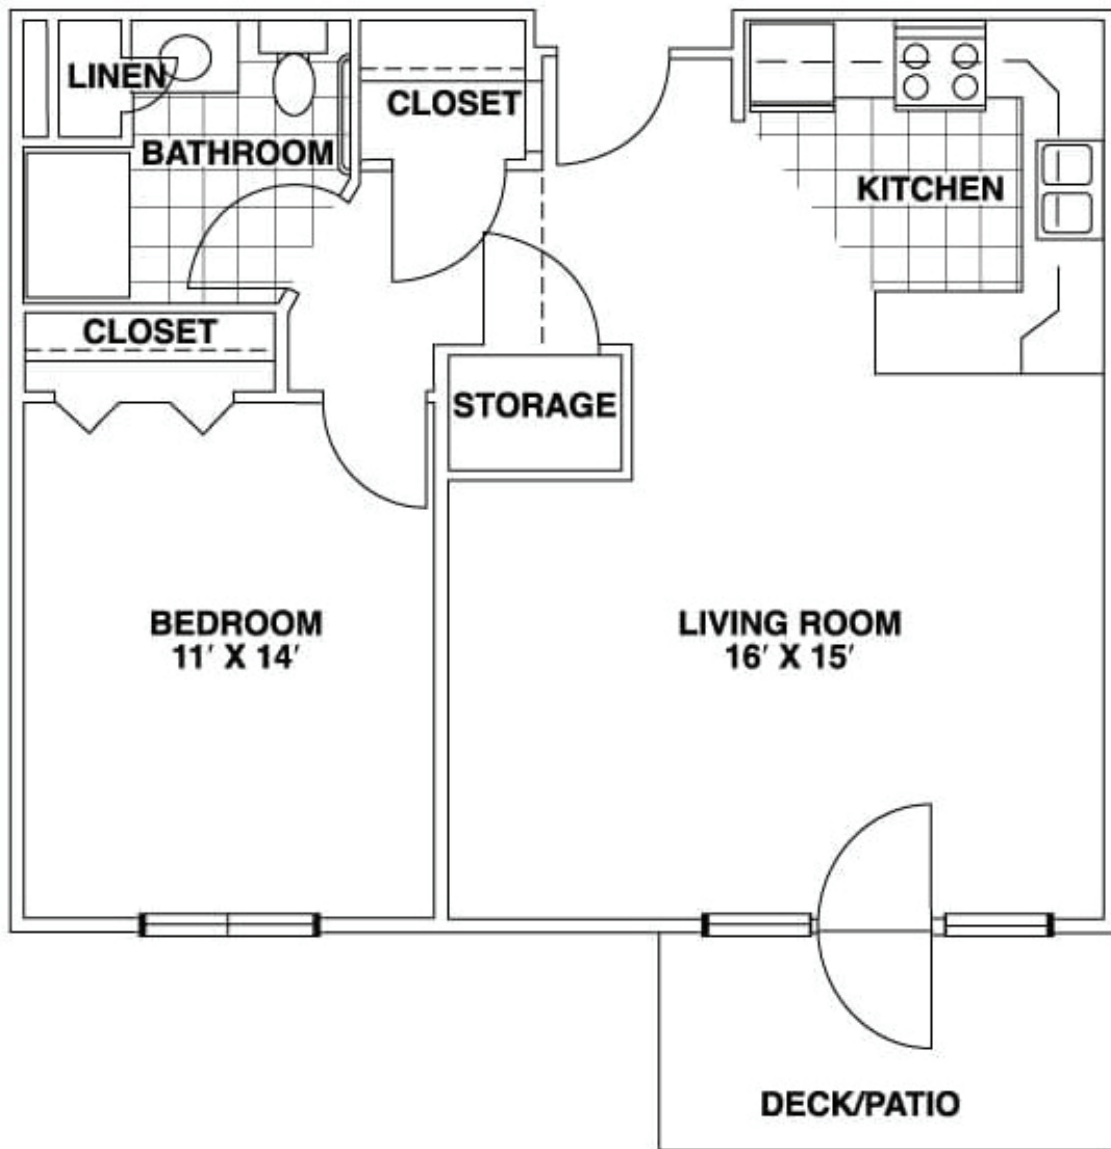

# Floor Plan

**One Bedroom**  
**625 square feet**

**American**  
*Lutheran Communities*

The Oaks  
1320 12th Ave E  
Menomonie, WI 54751  
(715) 235-7793  
americanlutheranhomes.com

# Floor Plan

**One Bedroom Deluxe**  
**725 square feet**

**American**  
*Lutheran Communities*

The Oaks  
1320 12th Ave E  
Menomonie, WI 54751  
(715) 235-7793  
americanlutheranhomes.com

# Floor Plan

**Two Bedroom Deluxe**  
**1,025 square feet**