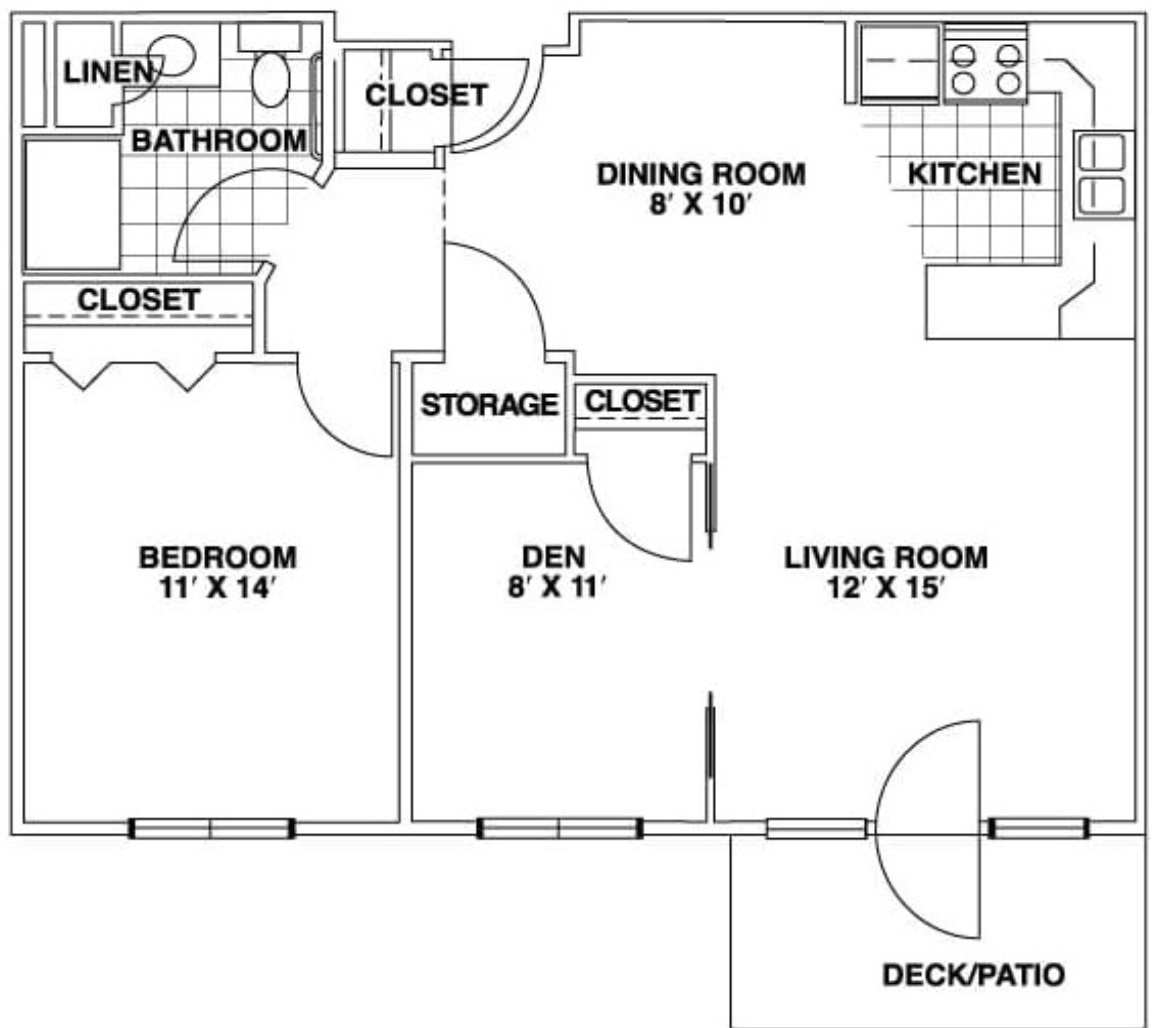

# Floor Plan

**One Bedroom Deluxe**  
**725 square feet**

**American**  
*Lutheran Communities*

The Oaks  
1320 12th Ave E  
Menomonie, WI 54751  
(715) 235-7793  
americanlutheranhomes.com

# Floor Plan

**One Bedroom with Den I**  
**825 square feet**

**American**  
*Lutheran Communities*

The Oaks  
1320 12th Ave E  
Menomonie, WI 54751  
(715) 235-7793  
americanlutheranhomes.com

# Floor Plan

**Two Bedroom Deluxe**  
**1,025 square feet**