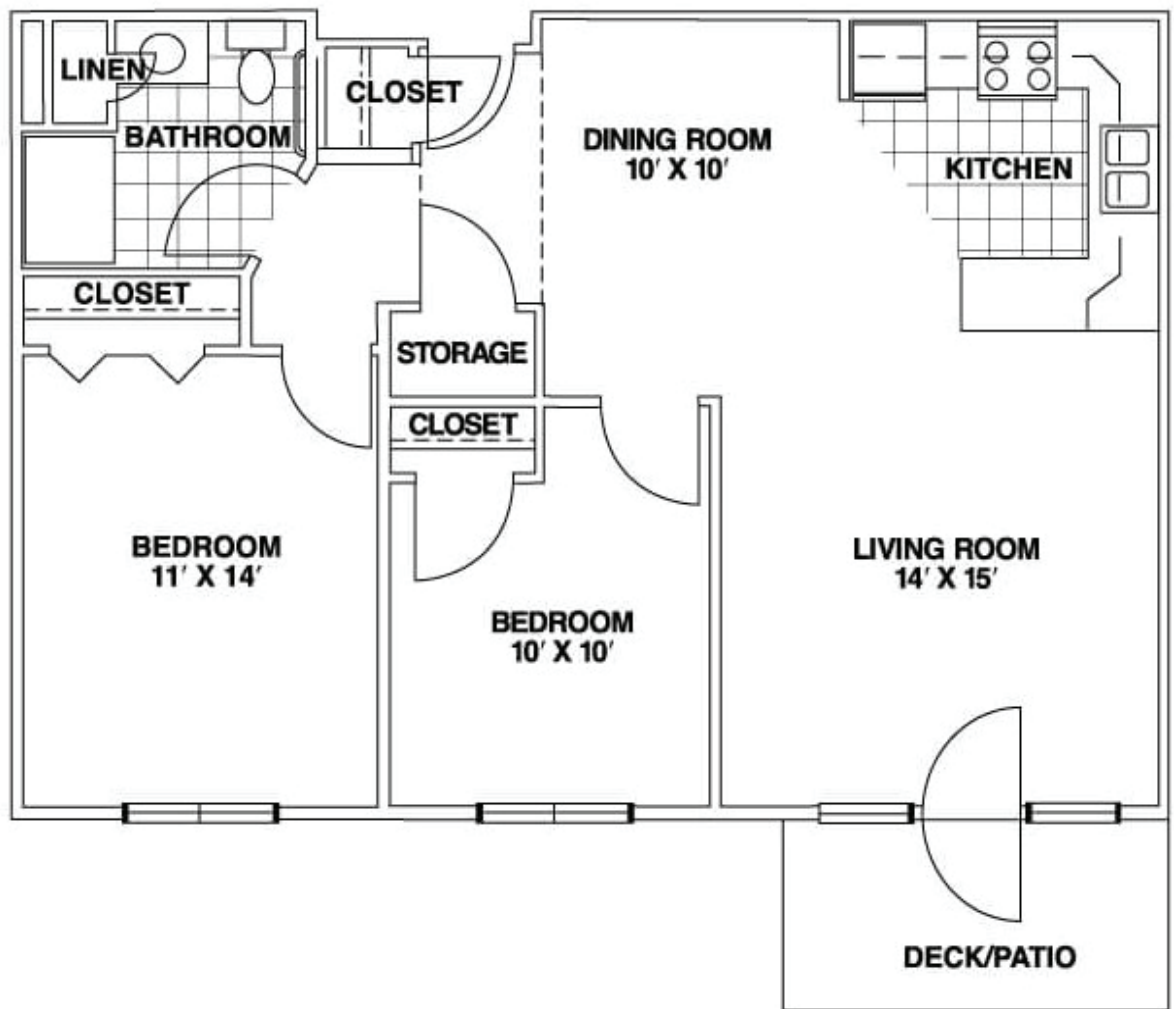

# Floor Plan

**One Bedroom with Den II**  
**812 square feet**

**American**  
*Lutheran Communities*

The Oaks  
1320 12th Ave E  
Menomonie, WI 54751  
(715) 235-7793  
americanlutheranhomes.com

# Floor Plan

**Two Bedroom**  
**925 square feet**

**American**  
*Lutheran Communities*

The Oaks  
1320 12th Ave E  
Menomonie, WI 54751  
(715) 235-7793  
americanlutheranhomes.com

# Floor Plan

**Two Bedroom Deluxe**  
**1,025 square feet**